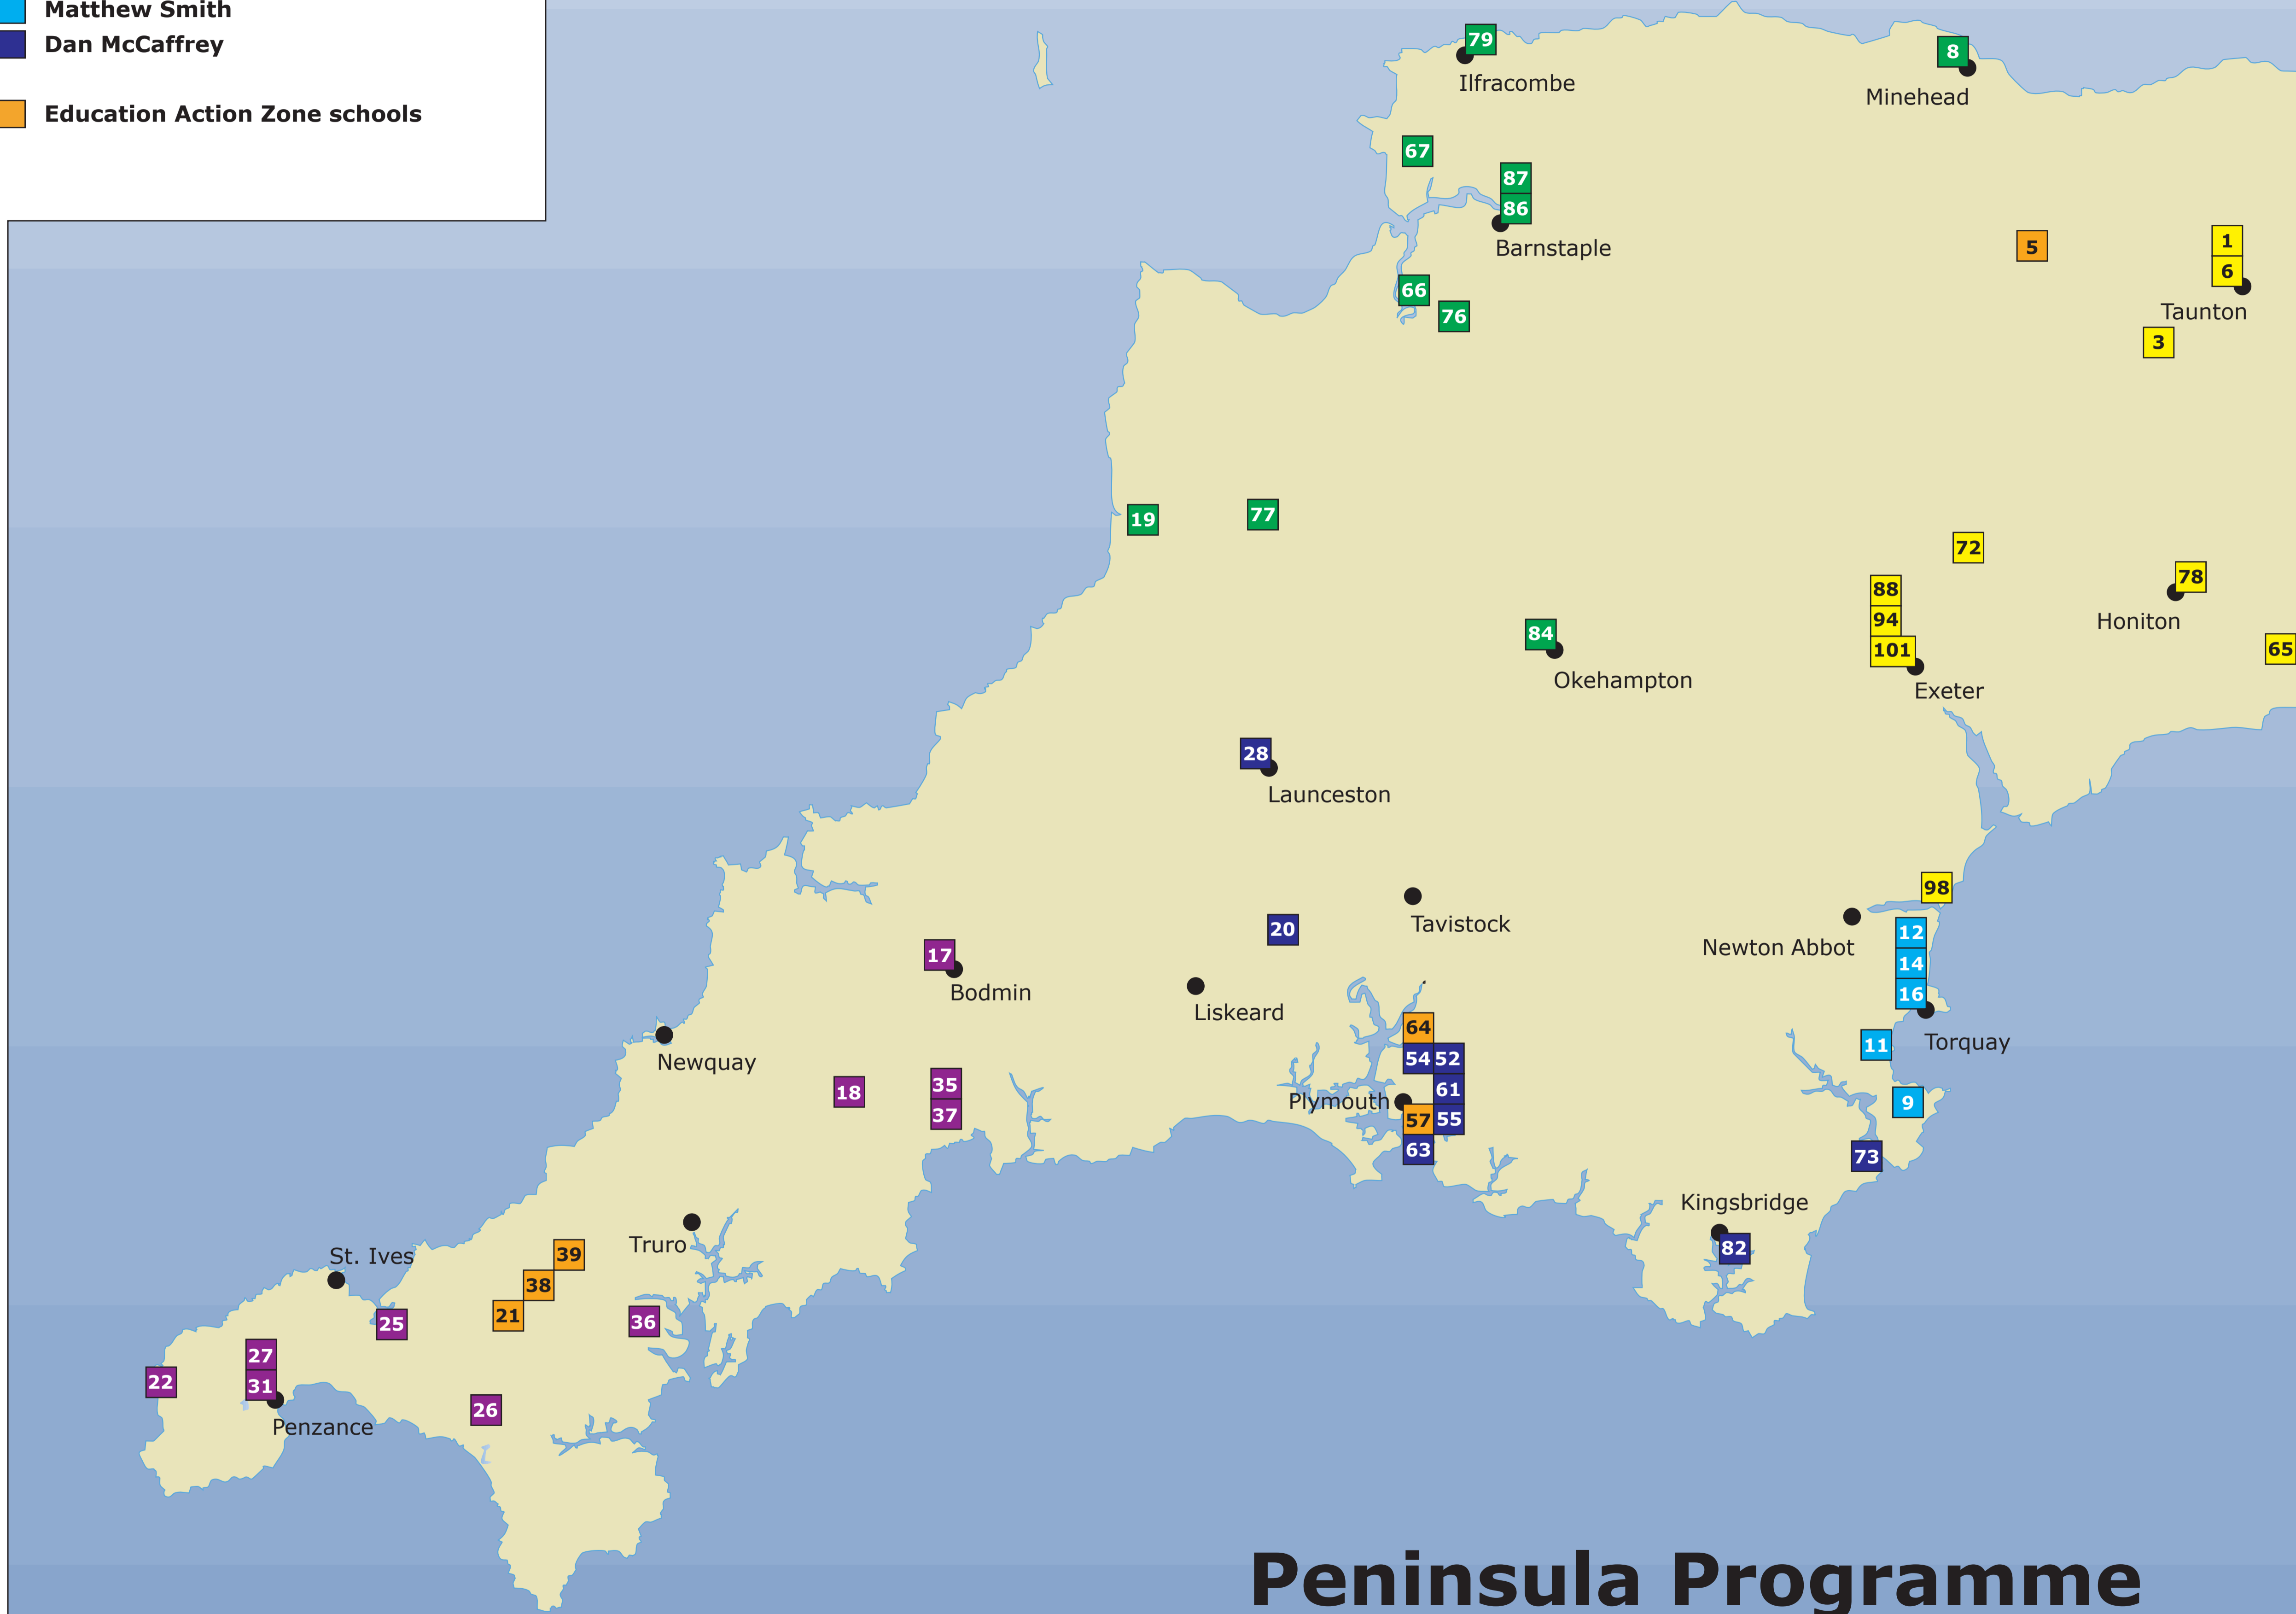

Peninsula Programme Officers

- Amanda Polley
- Dan Brown
- Teresa Thorne
- Matthew Smith
- Dan McCaffrey
- Education Action Zone schools

Somerset LEA

- 1 Bishop Fox's Community School - Taunton
- 3 Court Fields Community School
- 5 Kingsmead Community School
- 6 Ladymead Community School
- 8 The West Somerset Community College

Torbay LEA

- 9 Brixham Community College
- 11 Paignton Community College
- 12 St Cuthbert Mayne School
- 14 Torquay Community College
- 16 Westlands School

Cornwall LEA

- 17 Bodmin Community College
- 18 Brannel School
- 19 Budehaven Community School
- 20 Callington Community College
- 21 Camborne School & Community College
- 22 Cape Cornwall School
- 25 Hayle Community School
- 26 Helston School and Community College
- 27 Humphry Davy School
- 28 Launceston College
- 31 Mounts Bay School
- 35 Penrice School
- 36 Penryn College
- 37 Poltair Community School
- 38 Pool School and Community College
- 39 Redruth Community School

Plymouth LEA

- 52 Estover CC
- 54 John Kitto CC
- 55 Lipson CC
- 57 Parkside CC
- 61 Sir John Hunt CC
- 63 Stoke Damerel CC
- 64 Tamarside CC

Devon LEA

- 65 Axe Valley School & CC
- 66 Bideford College
- 67 Braunton School & CC
- 72 Cullompton CC
- 73 Dartmouth CC
- 76 Great Torrington CC
- 77 Holsworthy CC
- 78 Honiton CC
- 79 Ifracombe Collge
- 82 Kingsbridge CC
- 84 Okehampton College
- 86 Park Community School
- 87 Pilton CC
- 88 Priory High School
- 94 St Lukes C of E
- 98 Teignmouth CC
- 101 West Exe Tech College

Peninsula Programme Target and EAZ schools